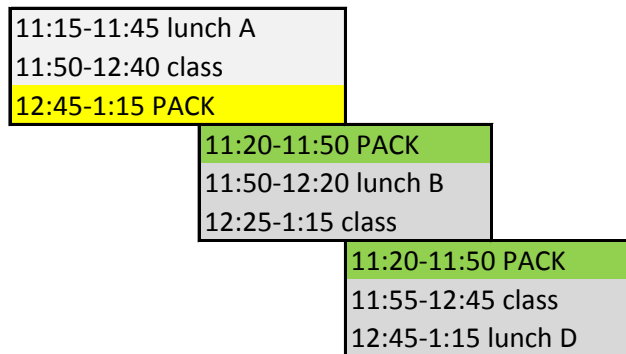

# Bell Schedule 2016.2017

Period 1 8:30-9:20

Period 2 9:25-10:20  
9:25 announcements

Period 3 10:25-11:15

Period 4 Block

Period 5 1:20-2:10

Period 6 2:15- 3:05

Period 7 3:10-4:00